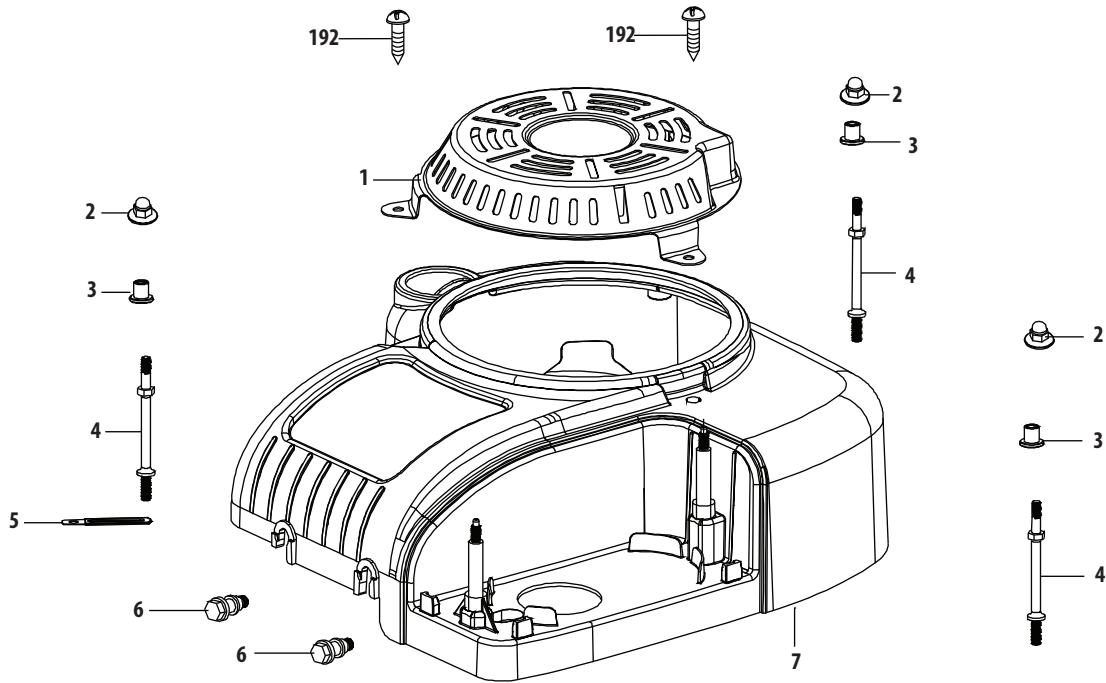

Ref.	Part Number	Description
1	751-12205	Debris Shield
2	712-04290	Nut
3	750-05320	Engine Shroud Spacer
4	710-05304	Starter / Shroud Stud M6x100
5	951-11622	Flexible Clamp
6	710-05305	Hook Bolt
7	951-12206	Air Shield
192	710-05303	Self-Tapping Bolt 5.5x25